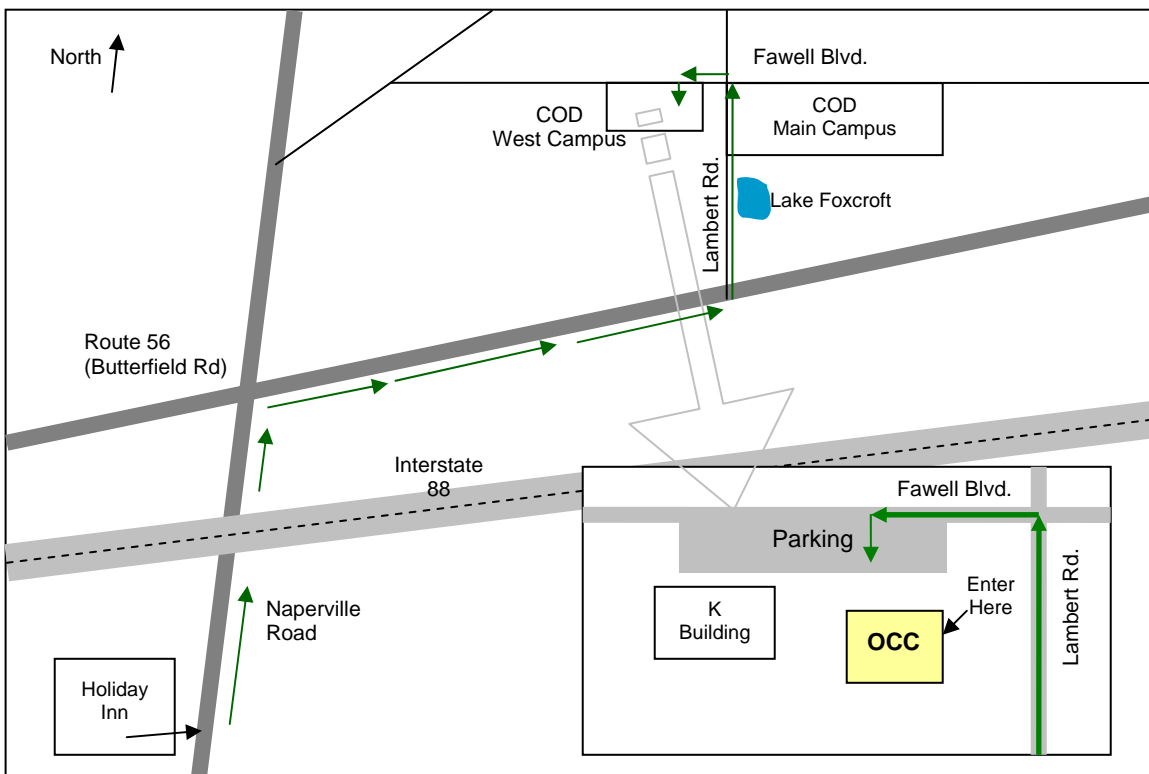

Map and Directions

College Address

College of DuPage
425 Fawell Blvd. (formerly 22nd St.)
Glen Ellyn, IL 60137

Directions from the Hotel to the College

Note: Although the hotel is about 15 minutes away from the college, be sure to allow extra time for traffic.

- Go north (left turn) on **Naperville Road**, passing under Interstate 88 and through 4 traffic lights until you come to Butterfield Road (Route 56).
- Go east (right turn at the light) on **Butterfield Road** past 3 traffic lights until you come to Lambert Road.
- Go north (turn left at the light) on **Lambert Road** past two sets of traffic lights to Fawell Blvd.
- Go west (turn left at the light) on **Fawell Blvd.** and make a left turn into the parking lot. Enter the **Open Campus Center (OCC)** on the east side (closest to Lambert Road).
- When you enter the OCC Building, turn left down the short hallway and enter the Multimedia Center. The receptionist will escort you to the studios.